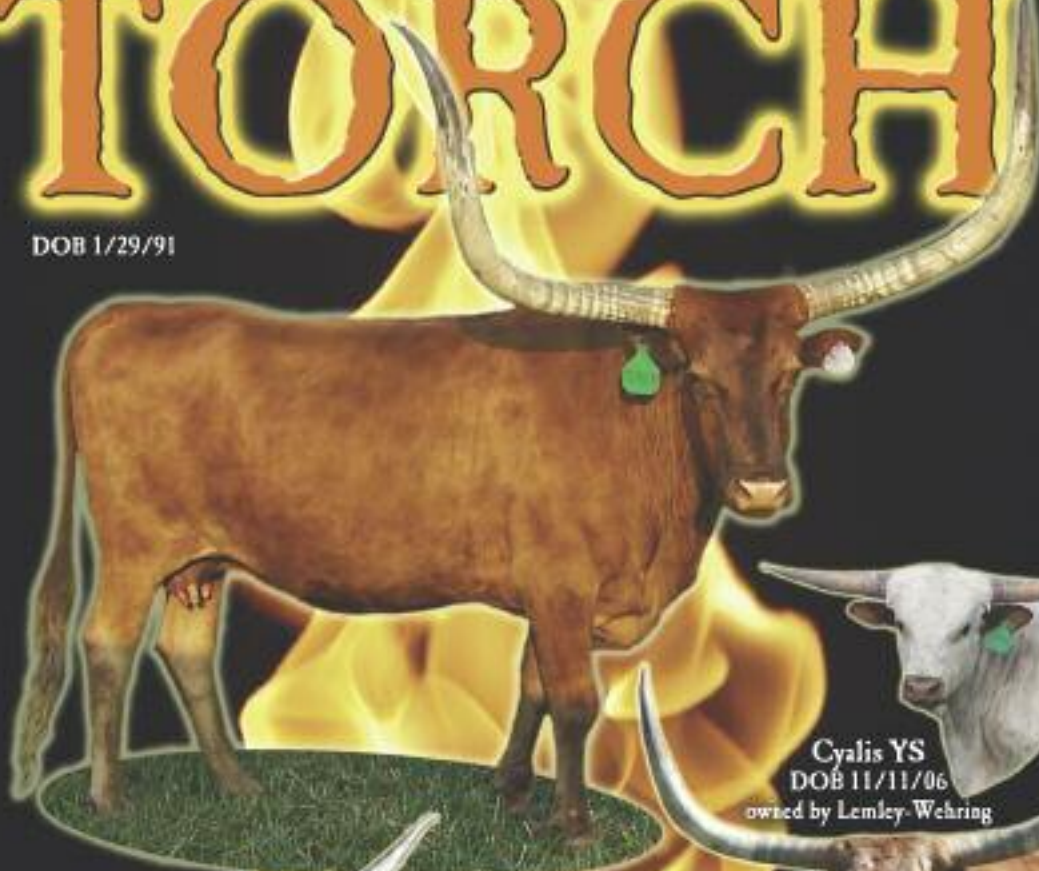

Blazing a New Trail in Horn Genetics...

TORCH

DOB 1/29/91

Cyalis YS
DOB 11/11/06
owned by Lemley Wehring

Carnaval
DOB 3/07/02
owned by John Sather

Deerfly
DOB 5/04/98
owned by Mark Hubbell

JBR Chrome
DOB 2/19/04
Bondon-O'Dell Partnership

Wyoming Warpaint
DOB 3/2/00
Rombeck Bondon Partnership

Kerosene
DOB 11/08/06
owned by John Bondon

Olympic Torch
DOB 3/5/03
owned by Gary and Teresa Bowdois

Yuppie Sunrise Stock Exchange

John Bondon - Kansas City, MO
www.yuppiesunrise.com • (816) 765-6005